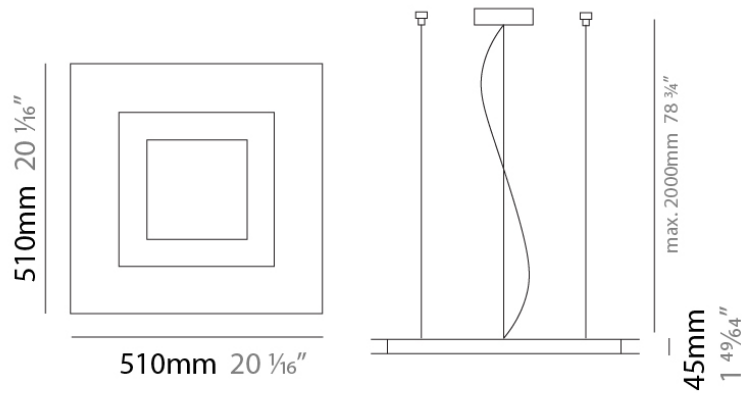

FLAT SUSPENSION

D81429-WHI

GENERAL

Series: Flat
Brand: Panzeri
Division: Design
Mounting Type: Suspension
Mounting Location: Ceiling
Subcategory: Ambient

PHYSICAL

Shape: Square
Length (mm): 510
Length (in): 20 ¹/₁₆"
Width (mm): 510
Width (in): 20 ¹/₁₆"
Height (mm): 45
Height (in): 1 ³/₄"
Max. Overall Height (mm): 2510
Max. Overall Height (in): 98 ¹³/₁₆"
Light Distribution: Direct / Indirect
Weight (kg): 7.21
Weight (lbs): 15.89
Diffuser: White Blown Glass
Fixture Material: Metal

ELECTRICAL

Lamp Type: LED
Input Wattage (W): 61
Total Output Wattage (W): 57.5
Max. Wattage Per Lamp (W): 46 / 11.5
Dimming: Tri-Mode (Non-Dimming and Phase Dimming (120Vac only) and 0-10V Dimming)
Driver Included: Yes
Driver Location: Integrated
Driver Type: Constant Current - Universal
Driver Class: Class 2
Input Voltage (V): 120 - 277
Constant Current (mA): 700

LED

Color Temperature (°K): 3000
Max. Delivered Lumen (lm): 4077
Nominal Lumen (lm): 4800lm down+1200lm up
CRI: >80 CRI
Lamp Life (hrs): 60000

OPTICAL

RATINGS AND CERTIFICATIONS

Certified By: CSA Certified to UL and CSA Standards
IP rating: IP40